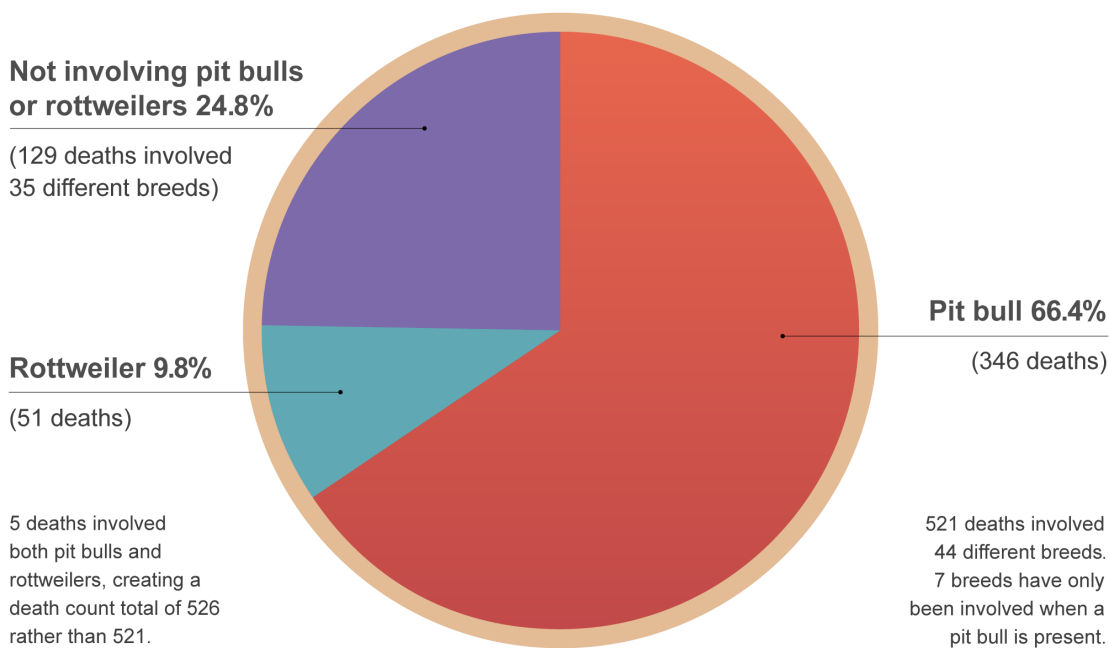

15 Year U.S. Dog Bite Fatality Chart - 2005 to 2019

During this 15-year period, 521 Americans suffered death due to dog bite injury.

Breeds of Dogs Involved in the Most Human Fatalities

Dog Breed	Fatalities	% of Total
Pit bull	346	66.4%
Rottweiler	51	9.8%
Mixed-breed	27	5.2%
German shepherd	22	4.2%
Mastiff/Bullmastiff [†]	18	3.5%
American bulldog	16	3.1%
Husky	14	2.7%
Combination of 37 dog breeds [‡]	≤ 9	

DogsBite.org contains verifiable information about U.S. citizens killed by dogs including the name and age of each victim, location of attack, dog breed and up to 25 other factors. Source citations are available at www.DogsBite.org.

[†] This category includes: Italian, English, South African and Neapolitan mastiffs, bullmastiffs and mastiff-mixes. This category excludes: cane corsos, presa canarios and Dogo argentinos.
[‡] 7 dog breeds contributed from 9 to 4 deaths, 9 breeds contributed from 3 to 2 deaths, and 21 breeds contributed to 1 death. 10% of all fatal attacks involved multiple breeds, thus the total number of deaths attributed to each breed will always exceed the actual number of deaths.