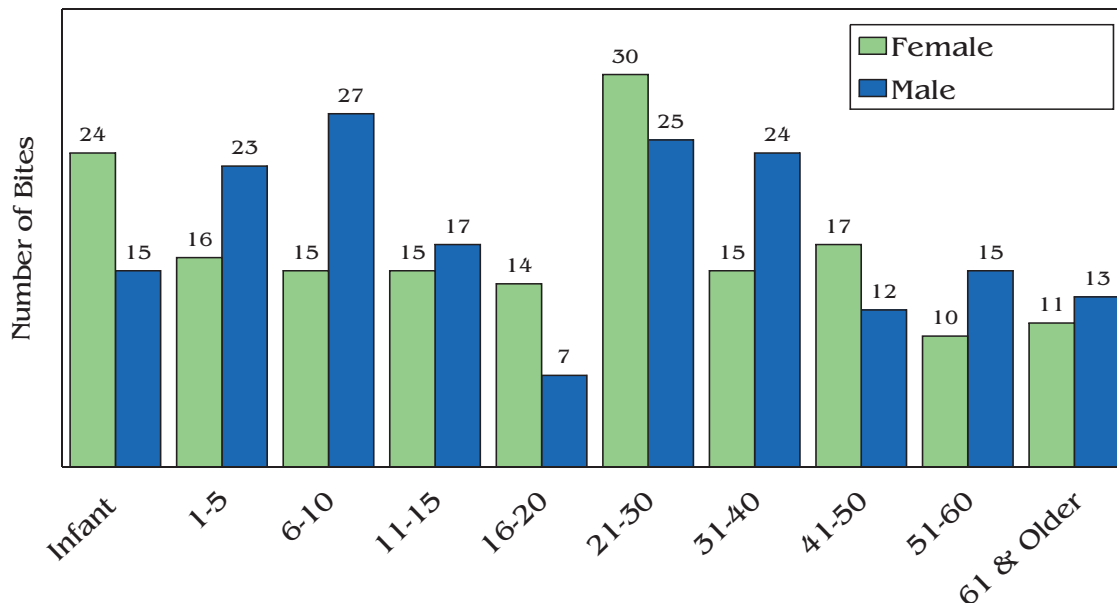

Lincoln Animal Control 2008 Annual Report

Over 30 Years of Service

Dog Breeds Having Highest Share of Bites

Bites Reported vs. Top 10 Breeds
Total by License File Fiscal Year 2008

Dog Breed	Number of Bites FY 2008	Number of Bites FY 2007	Breed Total (Based on FY 08 License File)	Percentage Bites per Breed 2008 Data	Reported Attacks by Breed FY 2008
Pitbull	52	44	701	7.4%	16
Labrador-X	19	26	1,775	1.1%	10
Labrador Retriever	19	21	3,673	0.5%	6
German Shepherd-X	11	7	538	2%	3
Rottweiler	11	8	246	4.5%	3
German Shepherd	10	22	701	1.4%	6
Pitbull-X	8	12	157	5.1%	4
Australian Shepherd-X	8	0	190	4.2%	0
Rat Terrier	7	9	853	0.8%	7
Boxer	7	4	852	0.8%	3

NOTE: Bites are incidents in which the skin is broken. Attacks are incidents in which the dog mouthed or threatened the victim.

Sex and Age of Human Victim Bitten by Animal FY 2008

NOTE: Of the 345 human victims, 48.4% were females & 51.6% were males in FY 2008 as compared to 48.6% females & 51.5% males in FY 2007 (447 victims).