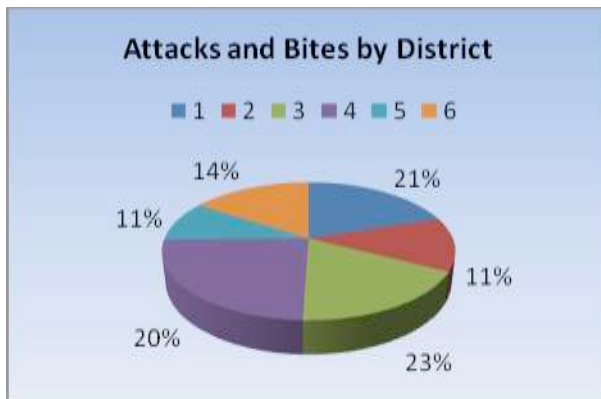

Attacks and bites by Council District 2008 Totals

Dog Attack & Bite Report 2008 Year End Totals							
Attack & Bite Statistics for All Dogs							
	District 1	District 2	District 3	District 4	District 5	District 6	Total All Districts
Dog complaints investigated	2,465	1,116	2,489	2,268	666	1,789	10,793
Dog attacks investigated	44	19	81	50	17	41	252
Dog bites investigated	113	58	89	99	60	62	481
Dogs deemed dangerous	14	9	27	8	9	8	75
Attack & Bite Statistics for Pit Bulls							
Pit bull complaints investigated	793	163	663	472	68	364	2,523
Pit bull attacks investigated	28	6	39	24	6	15	118
Pit Bull bites investigated	40	9	23	31	12	13	128
Pit bulls deemed dangerous	9	5	14	3	6	4	41

Animal Services investigated 733 dog attack and bite reports in 2008. Seventy-five dogs were deemed dangerous in 2008.

- 34% of dog attacks and bites involved pit bull dogs.
- 55% of the dogs deemed dangerous were pit bulls.
- 27% of the dog bites were caused by pit bull dogs.

Animal Services Annual Trends: 2008 compared to 2007

- Dogs impounded in 2008 decreased by 5% (6,026 vs. 6,338).
- Pit bulls impounded in 2008 decreased by 12% (1,575 vs. 1,793).
- Dogs euthanized in 2008 decreased by 17% (3,407 vs. 4,098).
- Pit bulls euthanized in 2008 decreased by 19% (1,255 vs. 1,559).
- **Dogs found running loose in 2008 increased by 9 % (4,617 vs. 4,191).**
- Pit bull dogs found running loose in 2008 decreased by 13% (1,279 vs. 1,477)
- **Dog bites investigated in 2008 increased by 2% (481 vs. 470).**
- Pit bull bites decreased in 2008 by 2% (128 vs. 131) .