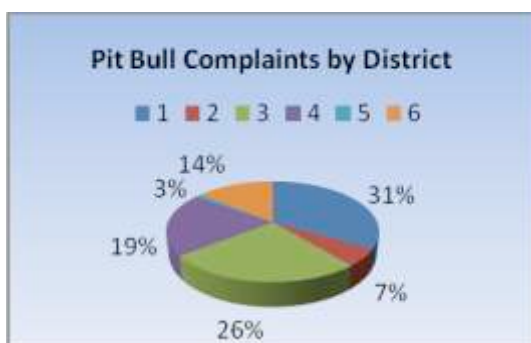

Year to date, Animal Services has responded to 2,523 complaints involving pit bulls. 23% of all dog complaints involved one or more pit bulls. Percentages of pit bull complaints by Council District in 2008 were:

- District 1 31%
- District 2 7%
- District 3 26%
- District 4 19%
- District 5 3%
- District 6 14%