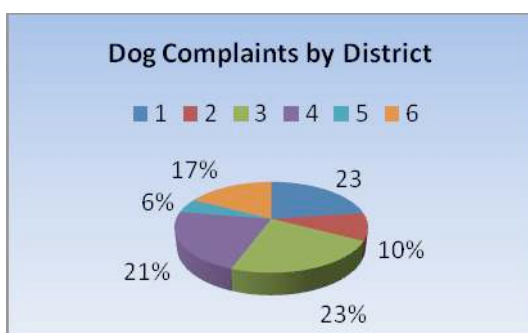

*Prior to 2008, "attacks" and "bites" were not tracked as separate measures. 2006 and 2007 totals include attacks and bites combined.

**Prior to 2008, "dogs (and pit bulls) deemed dangerous" indicates the number of dogs that were signed over to animal services for biting. All of these dogs were not necessarily "dangerous dogs".

Complaints involving dogs by Council District 2008

Animal Services responded to 10,793 dog complaints. Percentages of dog complaints by Council District in 2008 were:

- District 1 23%
- District 2 10%
- District 3 23%
- District 4 21%
- District 5 06%
- District 6 17%