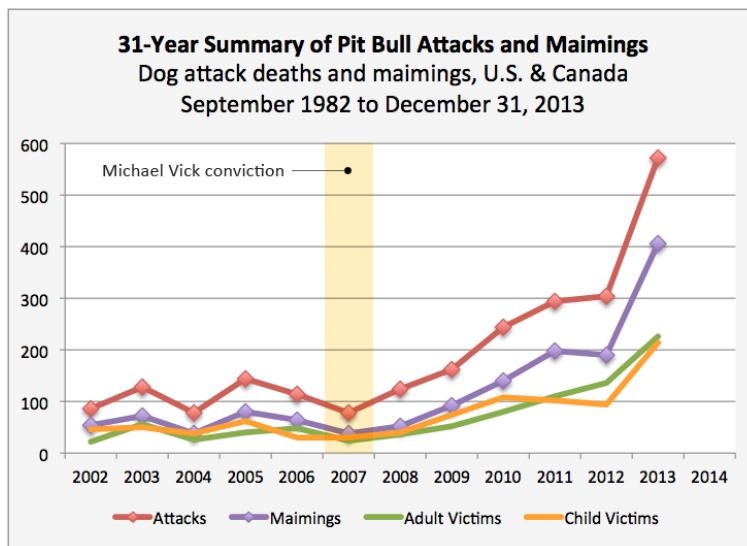

## 31-Year Summary of Pit Bull Attacks and Maimings

The graphic chart created by DogsBite.org displays pit bull attacks that inflict serious bodily injury, disfigurements and maimings. Attacks resulting in death are not mapped. The chart is based on "Pit bull & pit mix trends, 1982-present," a subsection of: [Dog attack deaths and maimings, U.S. & Canada September 1982 to December 31, 2013](#), by Merritt Clifton, editor of *Animal People*.<sup>1</sup>

TABLE 1: DogsBite.org

TABLE 2: Merritt Clifton

### Pit bull & pit mix trends, 1982-present

The 1992 data represents the first 10 years of data collection:

YEAR	ATTACKS		CHILDREN		ADULTS		KILLED		MAIMED	
	Total	Year	Total	Year	Total	Year	Total	Year	Total	Year
1992	104		44		60		18		36	
2002	731	86	346	45	248	22	62	6	394	54
2003	859	128	396	50	304	56	75	13	465	71
2004	938	79	434	38	330	26	83	8	503	38
2005	1082	144	495	61	370	40	97	14	584	81
2006	1196	114	524	29	417	47	111	14	647	63
2007	1274	78	554	30	440	23	124	13	684	37
2008	1398	124	594	40	475	36	138	14	736	52
2009	1560	162	667	73	526	51	162	24	828	92
2010	1804	244	776	109	606	80	191	29	968	141
2011	2098	295	877	102	717	111	214	23	1167	198
2012	2403	305	973	95	853	136	246	32	1357	190
2013	2975	572	1187	214	1080	227	275	29	1764	407