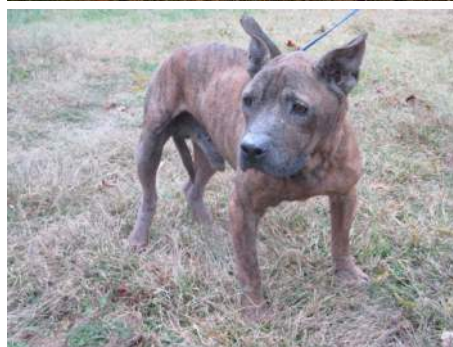

[IMAGE](#)

Engage your community - connect to news, events and information you care about. [View more information...](#)

[Sign In](#)

**Breed** BULLDOG MIX  
**Sex** MALE  
**Age** 3 YEARS  
**Weight** 46 LBS  
**Kennel** 7R  
**ID** 284  
**Status** OWNER  
**Available** SURRENDER  
 READY NOW

**Breed** BOXER MIX  
**Sex** MALE  
**Age** 1 YEAR  
**Weight** 46 LBS  
**Kennel** 8L  
**ID** 317  
**Status** KNOWN OWNER  
**Available** 11/13/15  
[IMAGE](#)

**Breed** PIT MIX  
**Sex** FEMALE  
**Age** 10 MONTHS  
**Weight** 25 LBS  
**Kennel** 2R  
**ID** 322  
**Status** STRAY  
**Available** 11/17/15  
[IMAGE](#)

Engage your community - connect to news, events and information you care about. [View more information...](#)

[Sign In](#)

**Breed** LAB SHEPARD MIX  
**Sex** MALE  
**Age** 1 YEAR  
**Weight** 58 LBS  
**Kennel** 10L  
**ID** 324  
**Status** STRAY  
**Available** 11/19/15  
[IMAGE](#)

**Breed** PIT MIX  
**Sex** MALE  
**Age** 8 YEARS  
**Weight** 34 LB  
**Kennel** 4R  
**ID** 327  
**Status** OWNER SURRENDER  
**Available** 11/17/15  
[IMAGE](#)

**Breed** MALTESE  
**Sex** MALE  
**Age** 5 YEARS  
**Weight** 11 LBS  
**Kennel** 9C  
**ID** 328  
**Status** STRAY  
**Available** 11/20/15  
[IMAGE](#)