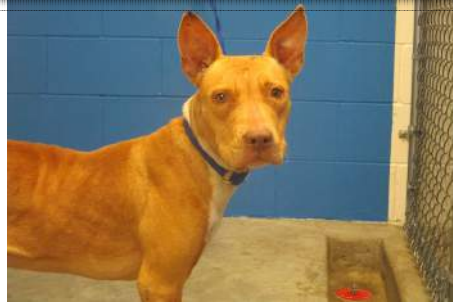

### Pets Waiting for Adoption

[Click here for Fee Schedule](#)

**Breed** BRINDLE PIT MIX  
**Sex** MALE  
**Age** 1 YEAR  
**Weight** 40 LBS  
**Kennel** 6R  
**ID** 242  
**Status** STRAY  
**Available** 10/06/15

**Breed** PIT MIX  
**Sex** MALE  
**Age** 2 YEARS  
**Weight** 52 LBS  
**Kennel** 11R  
**ID** 269  
**Status** STRAY  
**Available** 10/14/15

**Breed** MIX  
**Sex** MALE  
**Age** 1 YEAR  
**Weight** 46 LBS  
**Kennel** 12R  
**ID** 271  
**Status** OWNER SURRENDER  
**Available** READY NOW

[IMAGE](#)

Engage your community - connect to news, events and information you care about. [View more information...](#)

[Sign In](#)

**Breed** BULLDOG MIX  
**Sex** MALE  
**Age** 3 YEARS  
**Weight** 46 LBS  
**Kennel** 7R  
**ID** 284  
**Status** OWNER  
**Available** SURRENDER  
 READY NOW