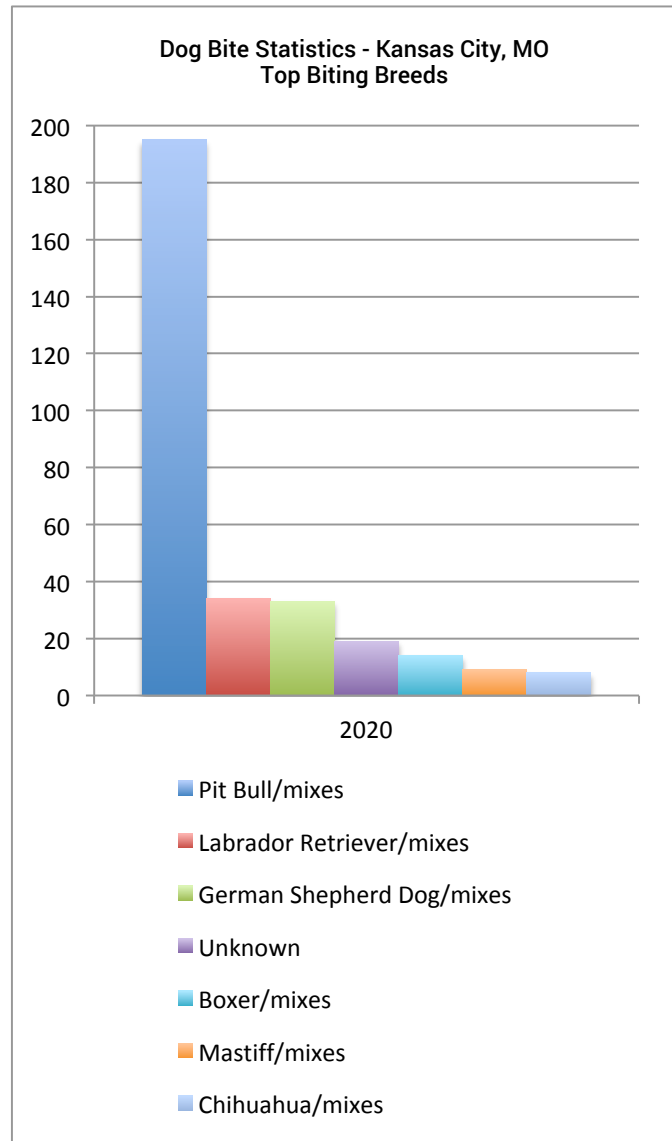

2020 Dog Bite Statistics

Kansas City, MO

January 1 to November 30, 2020

Breed	Bites
Pit Bull/mixes	195
Labrador Retriever/mixes	34
German Shepherd Dog/mixes	33
Unknown	19
Boxer/mixes	14
Mastiff/mixes	9
Chihuahua/mixes	8
Rottweiler/mixes	5
American Bulldog/mixes	4
Australian Shepherd/mixes	4
Great Dane/mixes	4
Akita Inu/mixes	3
Border Collie/mixes	3
Beagle/mixes	2
Bichon Frise/mixes	2
Blue Heeler/mixes	2
Collie/mixes	2
Doberman Pinscher/mixes	2
Husky/mixes	2
Maltese/mixes	2
Shih Tzu/mixes	2
St Bernard/mixes	2
Australian Cattle Dog/mixes	1
Australian Kelpie/mixes	1
Belgian Malinois/mixes	1
Bulldog/mixes	1
Cane Corso/mixes	1
Catahoula Leopard Dog/mixes	1
Chinese Shar Pei/mixes	1
Chow Chow/mixes	1
Cocker Spaniel/mixes	1
Dachshund/mixes	1
Dogue De Bordeaux/mixes	1
Newfoundland/mixes	1
Poodle/mixes	1
Presa Canario/mixes	1
Pug/mixes	1
Rat Terrier/mixes	1
Scottish Terrier/mixes	1
Treeing Walker Coonhound/mixes	1
Weimaraner/mixes	1
Welsh Terrier/mixes	1
Total	373