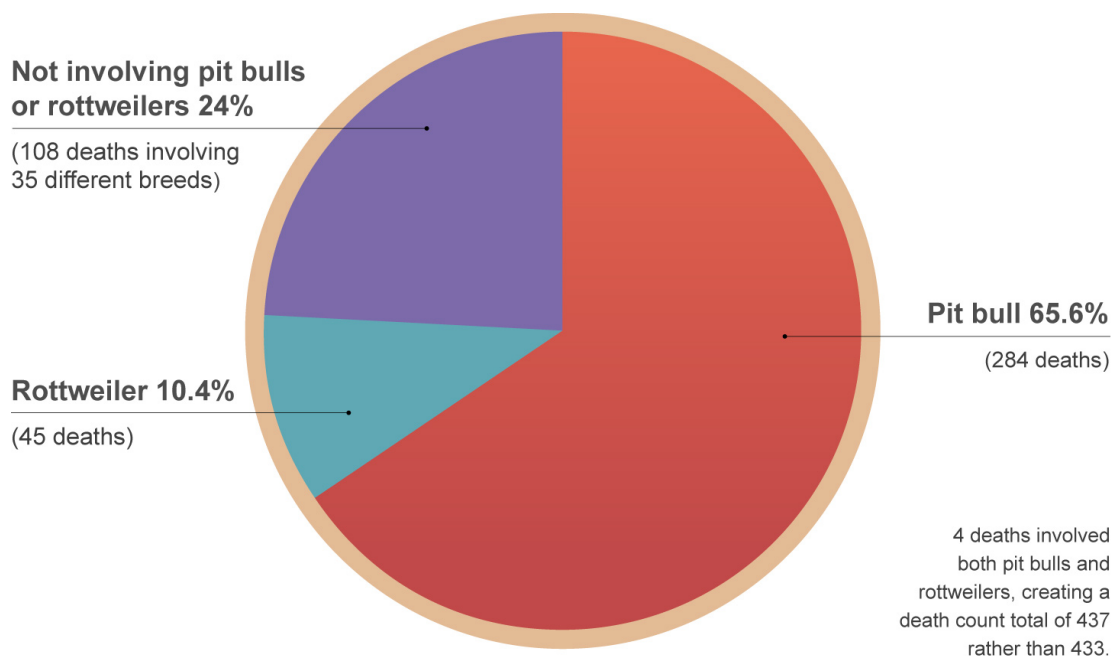

13-Year U.S. Dog Bite Fatality Chart - 2005 to 2017

During this 13-year period, 433 Americans suffered death due to dog bite injury.

Breeds of Dogs Involved in the Most Human Fatalities

Dog Breed	Fatalities	% of Total
Pit bull	284	65.6%
Rottweiler	45	10.4%
German shepherd	20	4.6%
Mixed-breed	17	3.9%
American bulldog	15	3.5%
Mastiff/Bullmastiff†	14	3.2%
Husky	13	3.0%
Unknown/Unreleased	13	3.0%
Combination of 33 dog breeds‡	≤ 9	

DogsBite.org contains verifiable information about U.S. citizens killed by dogs including the name and age of each victim, location of attack, dog breed and up to 25 other factors. Source citations are available at www.DogsBite.org.

† Includes: Italian and English mastiff, Neapolitan mastiff, bullmastiff and mastiff-mixes.

‡ 6 dog breeds contributed from 9 to 4 deaths, 7 breeds contributed from 3 to 2 deaths, and 20 breeds contributed to 1 death. 9.5% of all fatal attacks involve multiple breeds, thus the total number of deaths attributed to each breed will always exceed the actual number of deaths.