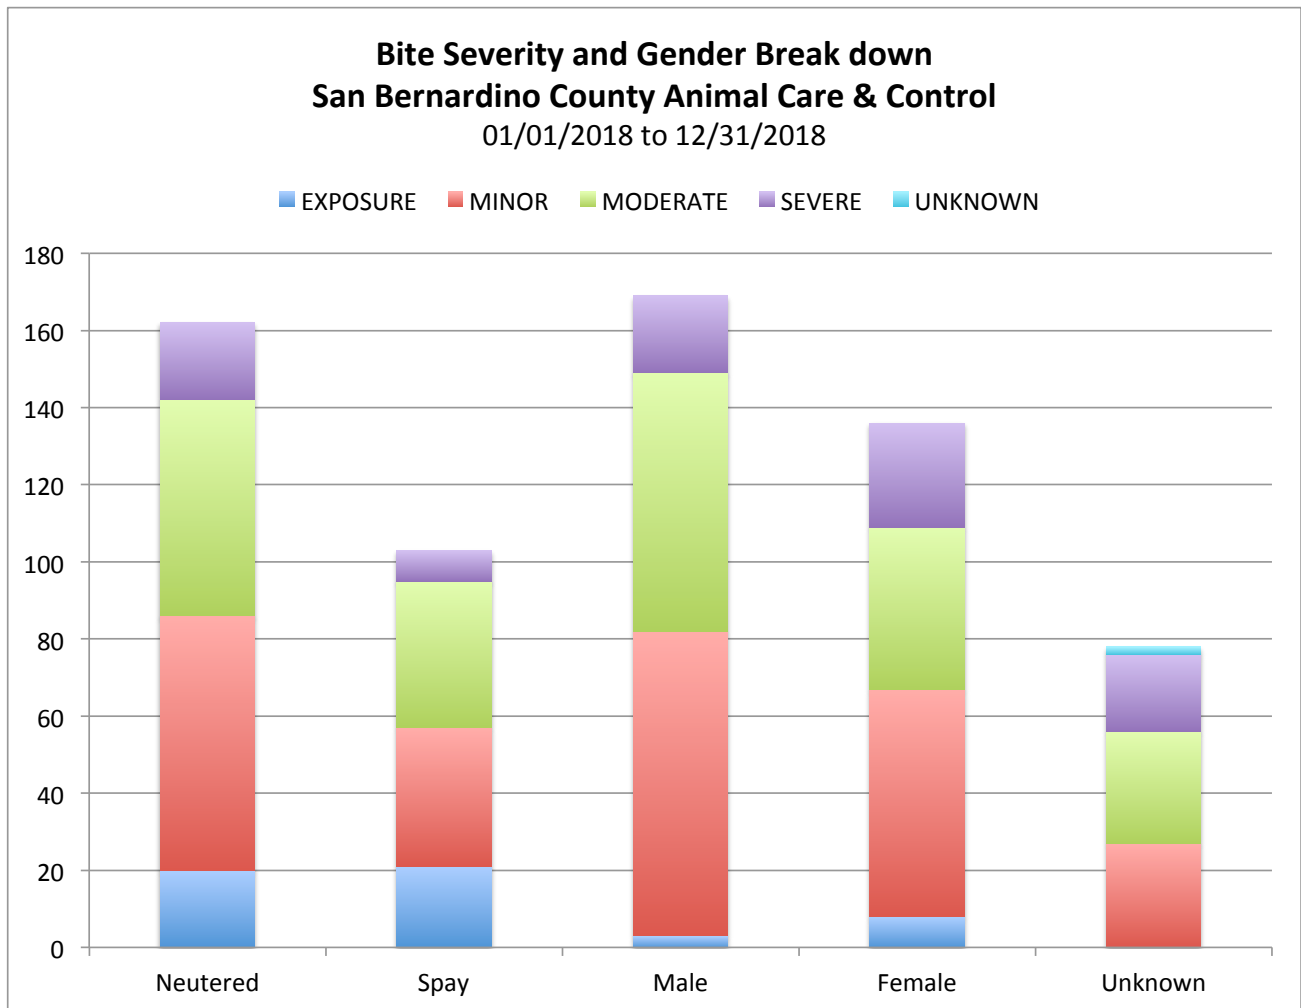

Bite Severity and Gender Break down San Bernardino County Animal Care & Control 01/01/2018 to 12/31/2018

Data includes dog bites to humans only.

GENDER	EXPOSURE	MINOR	MODERATE	SEVERE	UNKNOWN	TOTAL	% TOTAL
Neutered	20	66	56	20	0	162	25%
Spay	21	36	38	8	0	103	16%
Male	3	79	67	20	0	169	26%
Female	8	59	42	27	0	136	21%
Unknown	0	27	29	20	2	78	12%
TOTAL	52	267	232	95	2	648	100%

Top 5 Biting Dog Breeds & Injury Severity San Bernardino County Animal Care & Control 01/01/2018 to 12/31/2018

Data includes dog bites to humans only.

PRIMARY BREED	EXPOSURE	MINOR	MODERATE	SEVERE	UNKNOWN	TOTAL	% TOTAL SEVERE
Pit Bull	4	63	75	24	1	167	25%
German Shepherd	7	41	37	14	1	100	15%
Chihuahua	6	31	24	2	0	63	2%
Labrador Retriever	3	12	12	7	0	34	7%
Terrier	2	8	13	3	0	26	3%
All Other Breeds Combined	30	112	71	45	0	258	47%
TOTAL	52	267	232	95	2	648	100%

Top biting dog breeds includes all breeds with 20 or more bites.

"Chihuahua" combines: short and long haired Chihuahuas

"Pit Bull" combines: American pit bull terrier and pit bull