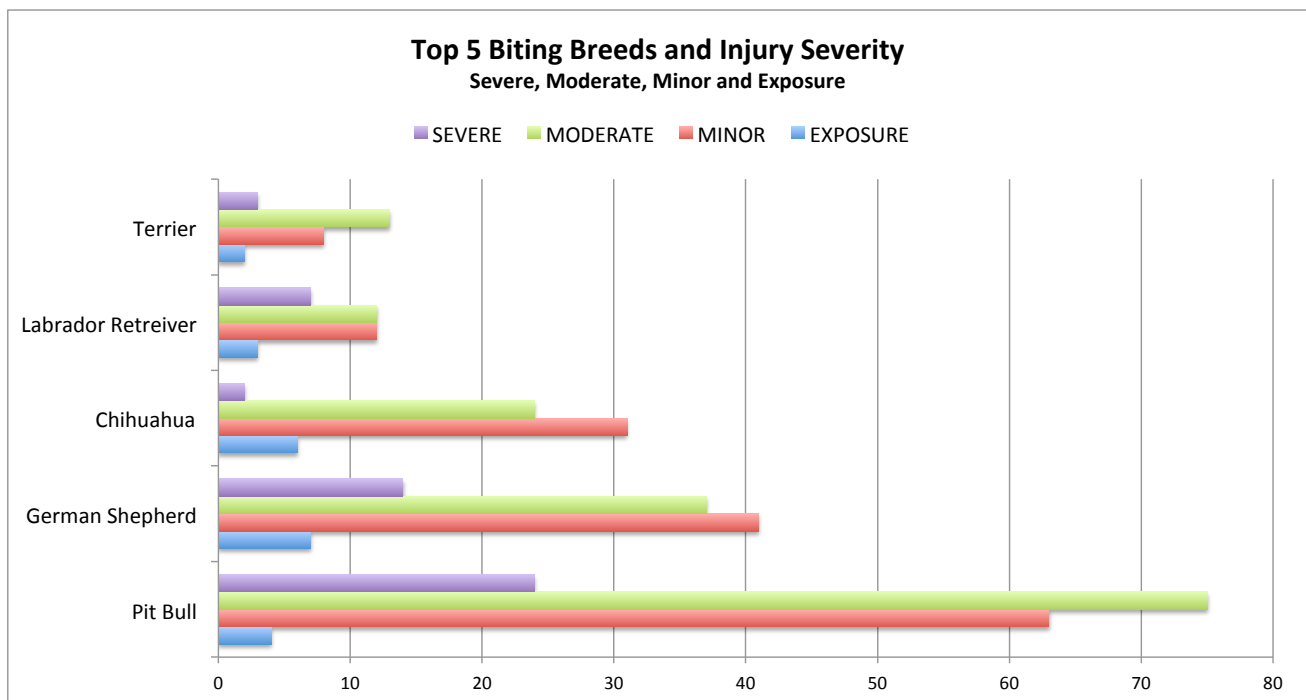

Top 5 Biting Breeds and Injury Severity

San Bernardino County Animal Care & Control

01/01/2018 to 12/31/2018

Data includes dog bites to humans only.

PRIMARY BREED	EXPOSURE	MINOR	MODERATE	SEVERE	UNKNOWN	TOTAL	% TOTAL SEVERE
Pit Bull	4	63	75	24	1	167	25%
German Shepherd	7	41	37	14	1	100	15%
Chihuahua	6	31	24	2	0	63	2%
Labrador Retriever	3	12	12	7	0	34	7%
Terrier	2	8	13	3	0	26	3%
All Other Breeds Combined	30	112	71	45	0	258	47%
TOTAL	52	267	232	95	2	648	100%

Top biting dog breeds includes all breeds with 20 or more bites.

"Chihuahua" combines: short and long haired Chihuahuas

"Pit Bull" combines: American pit bull terrier and pit bull

Bite Severity and Reproductive Status

San Bernardino County Animal Care & Control

01/01/2018 to 12/31/2018

Data includes dog bites to humans only.

REP. STATUS	EXPOSURE	MINOR	MODERATE	SEVERE	UNKNOWN	TOTAL	% TOTAL
Neutered	20	66	56	20	0	162	25%
Spay	21	36	38	8	0	103	16%
Male	3	79	67	20	0	169	26%
Female	8	59	42	27	0	136	21%
Unknown	0	27	29	20	2	78	12%
TOTAL	52	267	232	95	2	648	100%