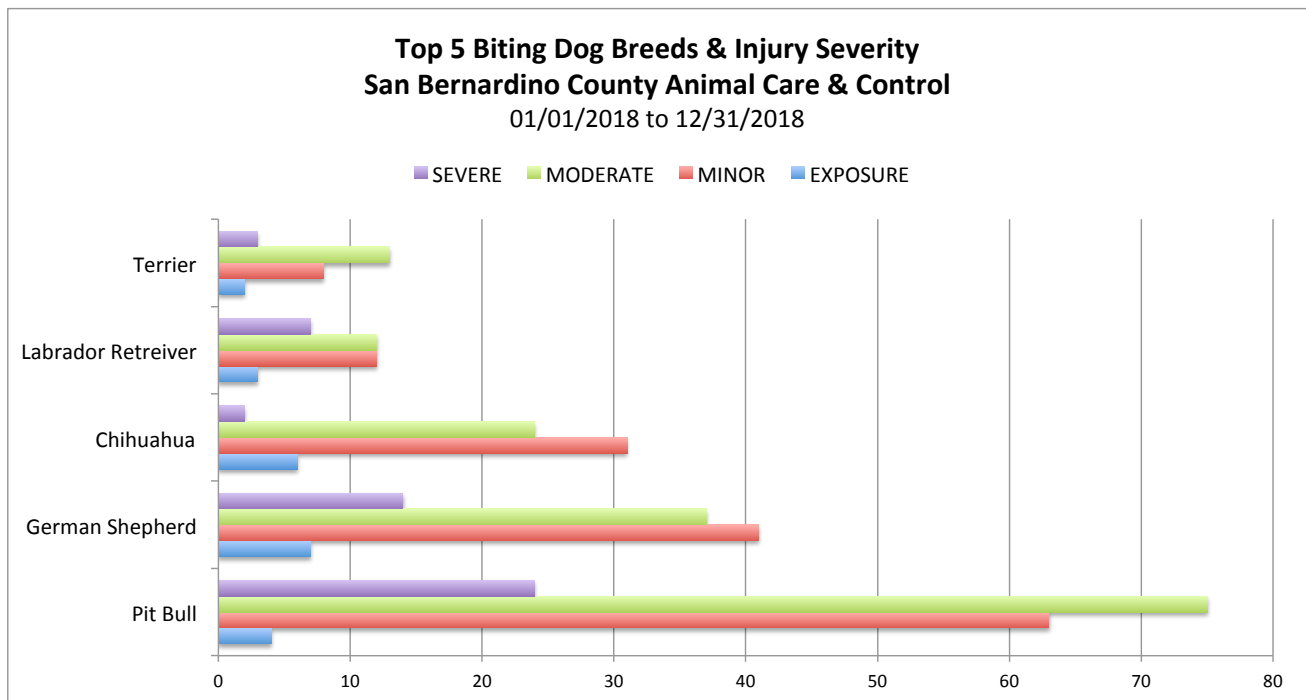

Bite Severity and Gender Break down San Bernardino County Animal Care & Control 01/01/2018 to 12/31/2018

Data includes dog bites to humans only.

GENDER	EXPOSURE	MINOR	MODERATE	SEVERE	UNKNOWN	TOTAL	% TOTAL
Neutered	20	66	56	20	0	162	25%
Spay	21	36	38	8	0	103	16%
Male	3	79	67	20	0	169	26%
Female	8	59	42	27	0	136	21%
Unknown	0	27	29	20	2	78	12%
TOTAL	52	267	232	95	2	648	100%

Top 5 Biting Dog Breeds & Injury Severity San Bernardino County Animal Care & Control 01/01/2018 to 12/31/2018

Data includes dog bites to humans only.

PRIMARY BREED	EXPOSURE	MINOR	MODERATE	SEVERE	UNKNOWN	TOTAL	% TOTAL SEVERE
Pit Bull	4	63	75	24	1	167	25%
German Shepherd	7	41	37	14	1	100	15%
Chihuahua	6	31	24	2	0	63	2%
Labrador Retriever	3	12	12	7	0	34	7%
Terrier	2	8	13	3	0	26	3%
All Other Breeds Combined	30	112	71	45	0	258	47%
TOTAL	52	267	232	95	2	648	100%

Top biting dog breeds includes all breeds with 20 or more bites.

"Chihuahua" combines: short and long haired Chihuahuas

"Pit Bull" combines: American pit bull terrier and pit bull