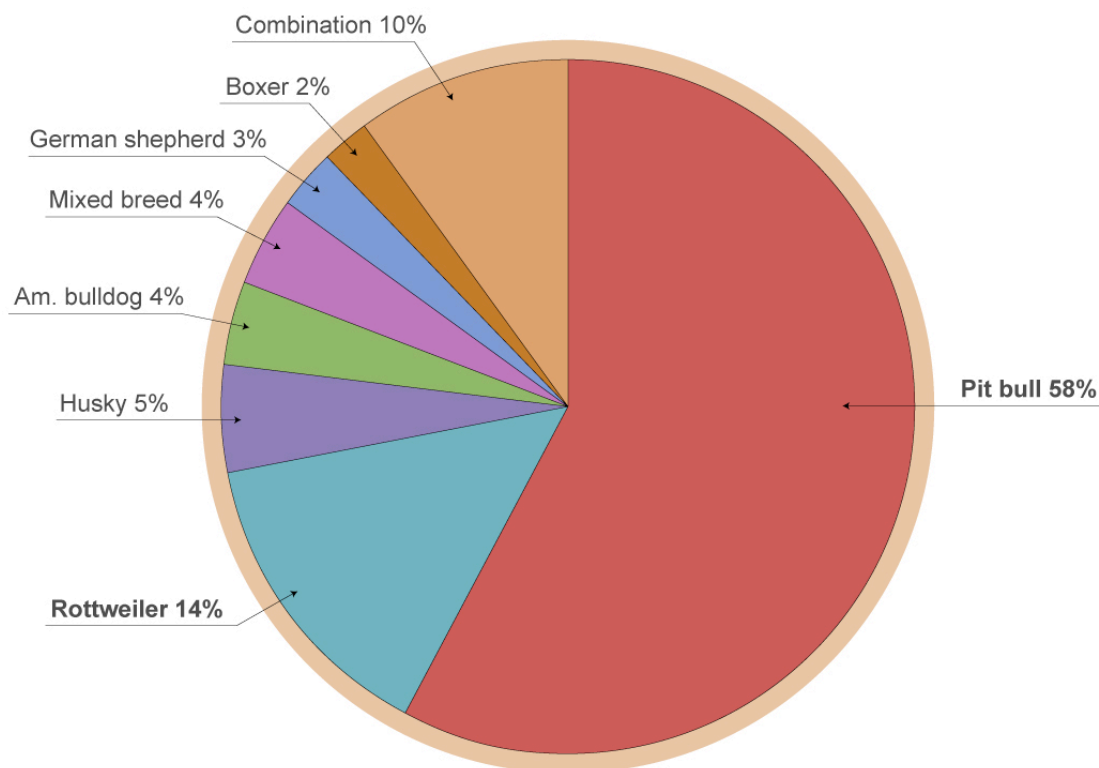

6-Year Dog Bite Fatality Chart - 2005 to 2010

During this 6-year period, 182 Americans suffered death due to dog bite injury.

Chart Key

%	Deaths	Dog Breed
58%	(105)	Pit bull
14%	(25)	Rottweiler
5%	(9)	Husky
4%	(8)	American bulldog
4%	(8)	Mixed breed
3%	(6)	German shepherd
2%	(4)	Boxer
10%	(3 and less)	Combination*

*Multiple dog breeds contributed to the deaths of 3 or fewer persons during this period including, but not limited to: chow chow, bullmastiff, malamute, wolf hybrid, labrador retriever and doberman pinscher.

DogsBite.org contains verifiable information about U.S. citizens killed by dogs including the name and age of each victim, location of attack, dog breed and up to 12 other factors. Source citations are available at: <http://www.dogsbite.org/dog-bite-statistics-fatality-citations.php>