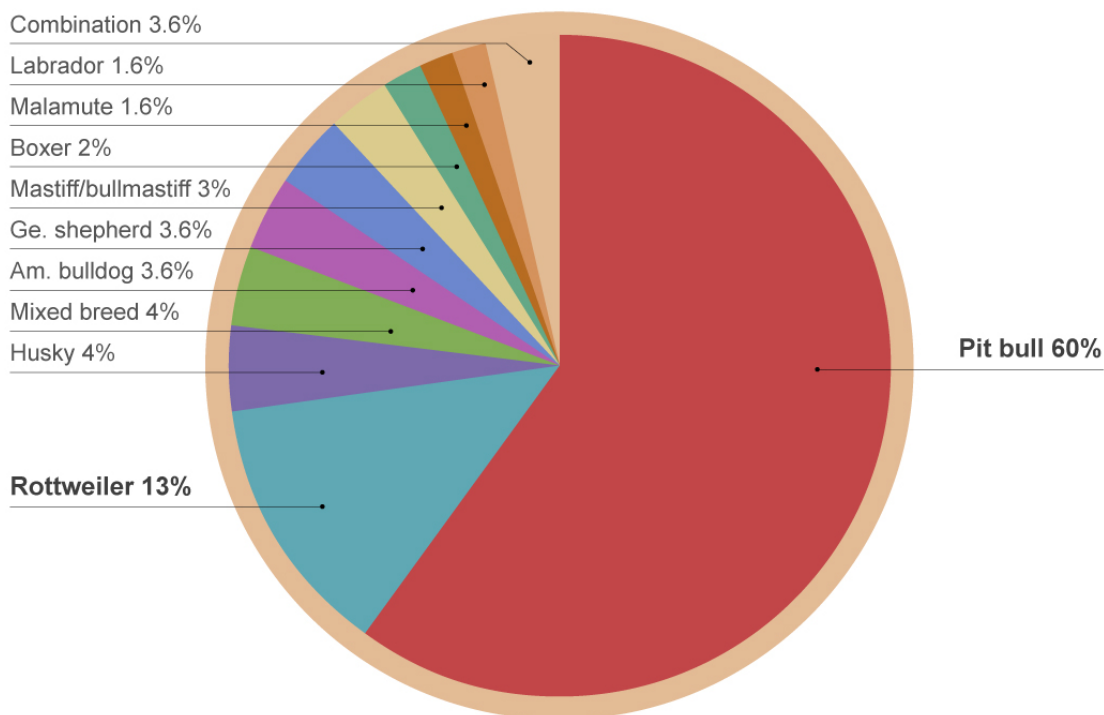

8-Year U.S. Dog Bite Fatality Chart - 2005 to 2012

During this 8-year period, 251 Americans suffered death due to dog bite injury.

Chart Key

%	Deaths	Dog Breed
60%	(151)	Pit bull
13%	(32)	Rottweiler
4%	(10)	Husky
4%	(10)	Mixed breed
3.6%	(9)	American bulldog
3.6%	(9)	German shepherd
3%	(8)	Mastiff/bullmastiff
2%	(5)	Boxer
1.6%	(4)	Malamute
1.6%	(4)	Labrador
3.6%	(3 and less)	Combination*

*Multiple dog breeds contributed to the deaths of 3 or fewer persons during this period including, but not limited to: chow chow, wolf hybrid, doberman pinscher, cane corso, presa canario and golden retriever.

DogsBite.org contains verifiable information about U.S. citizens killed by dogs including the name and age of each victim, location of attack, dog breed and up to 18 other factors. Source citations are available at: <http://www.dogsbite.org/dog-bite-statistics-fatality-citations.php>