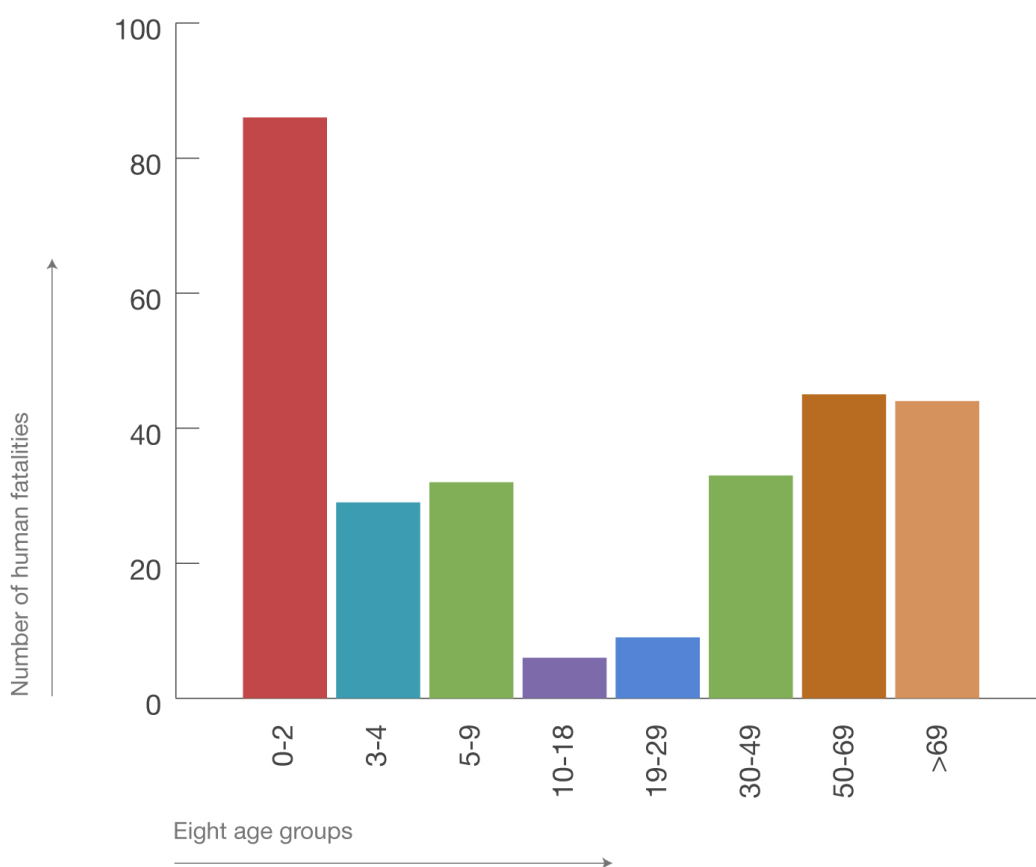

9-Year U.S. Dog Bite Fatality Chart - 2005 to 2013 By Age Groups

During this 9-year period, 284 Americans suffered death due to dog bite injury. Newborns, infants and toddlers, ages 0 to 2 years old, made up 30% (86) of all fatal dog bite victims, twice the number of the next two highest age groups.

DogsBite.org

DogsBite.org is a national dog bite victims' group dedicated to reducing serious dog attacks. Through our work, we hope to protect both people and pets from future attacks. Our website contains a wide collection of data to help policymakers and citizens learn about dangerous dogs. Our research focuses on pit bull type dogs. Due to selective breeding practices that emphasize aggression and tenacity, this class of dogs negatively impacts communities the most.