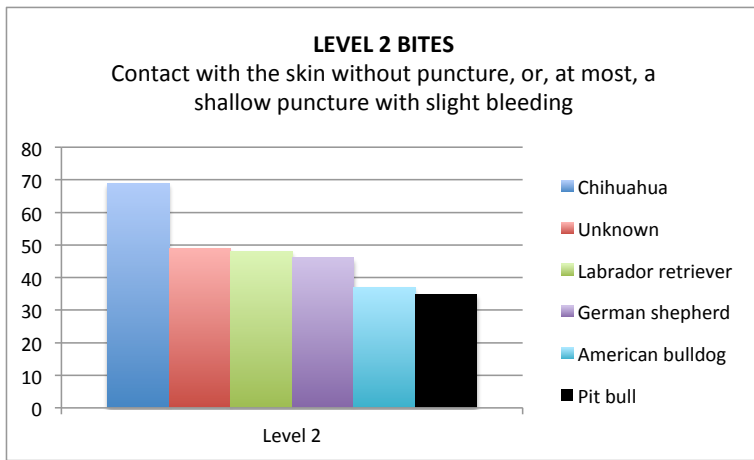

List shows Top Biting Breeds with 3 or more bites

LEVEL 5 BITES	TOTAL	%
American bulldog	8	19%
Boxer	5	12%
Pit bull	5	12%
German shepherd	3	7%
Rottweiler	3	7%
Unknown breed	3	7%
Australian cattle dog	2	5%
Bullmastiff	2	5%
Labrador retriever	2	5%
All Top Biting Breeds	42	

List shows Top Biting Breeds with 2 or more bites

Chart shows Top Biting Breeds with 35 or more bites

LEVEL 2 BITES	TOTAL	%
Chihuahua	69	18%
Unknown	49	13%
Labrador retriever	48	12%
German shepherd	46	12%
American bulldog	37	10%
Pit bull	35	9%
Siberian husky	25	6%
Boxer	19	5%
Australian cattle dog	18	5%
Australian shepherd	18	5%
Border collie	10	3%

All Top Biting Breeds 387

List shows Top Biting Breeds with 10 or more bites

Chart shows Top Biting Breeds with 16 or more bites

UNKNOWN SEVERITY	TOTAL	%
Unknown breed	106	35%
Labrador retriever	39	13%
German shepherd	33	11%
Pit bull	25	8%
Chihuahua	21	7%
Boxer	16	5%
Siberian husky	14	5%
American bulldog	13	4%
Rottweiler	8	3%