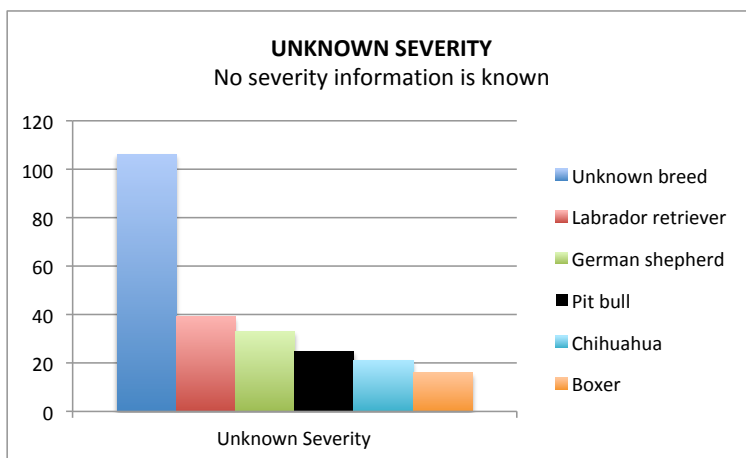

List shows Top Biting Breeds with 2 or more bites

Chart shows Top Biting Breeds with 35 or more bites

LEVEL 2 BITES	TOTAL	%
Chihuahua	69	18%
Unknown	49	13%
Labrador retriever	48	12%
German shepherd	46	12%
American bulldog	37	10%
Pit bull	35	9%
Siberian husky	25	6%
Boxer	19	5%
Australian cattle dog	18	5%
Australian shepherd	18	5%
Border collie	10	3%

All Top Biting Breeds 387

List shows Top Biting Breeds with 10 or more bites

Chart shows Top Biting Breeds with 16 or more bites

UNKNOWN SEVERITY	TOTAL	%
Unknown breed	106	35%
Labrador retriever	39	13%
German shepherd	33	11%
Pit bull	25	8%
Chihuahua	21	7%
Boxer	16	5%
Siberian husky	14	5%
American bulldog	13	4%
Rottweiler	8	3%