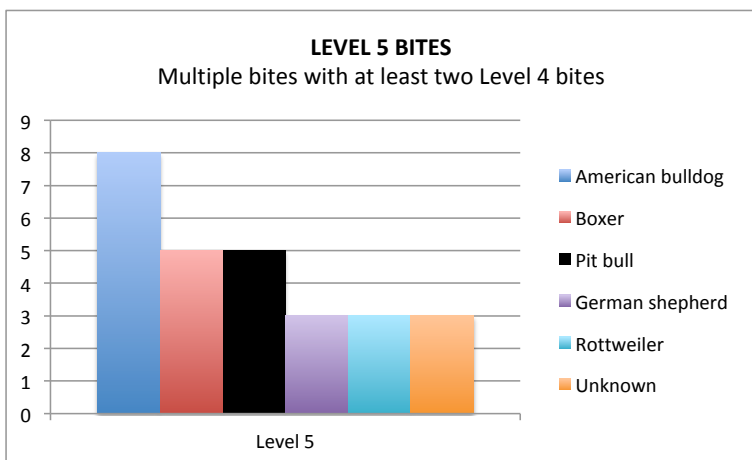

Chart shows Top Biting Breeds with 20 or more bites

Chart shows Top Biting Breeds with 6 or more bites

Chart shows Top Biting Breeds with 3 or more bites

LEVEL 3 BITES	TOTAL	%
Labrador retriever	61	21%
German shepherd	41	14%
American bulldog	35	12%
Pit bull	29	10%
Unknown breed	28	10%
Boxer	20	7%
Chihuahua	18	6%
Australian cattle dog	15	5%
Bull terrier	11	4%
Rottweiler	10	3%
Border collie	8	3%
All Top Biting Breeds	291	

List shows Top Biting Breeds with 8 or more bites

LEVEL 4 BITES	TOTAL	%
Labrador retriever	25	20%
American bulldog	21	17%
Pit bull	19	15%
German shepherd	17	13%
Boxer	8	6%
Siberian husky	6	5%
Australian cattle dog	5	4%
Golden retriever	4	3%
Unknown breed	4	3%
Border collie	3	2%
Chow chow	3	2%
Rottweiler	3	2%
All Top Biting Breeds	126	