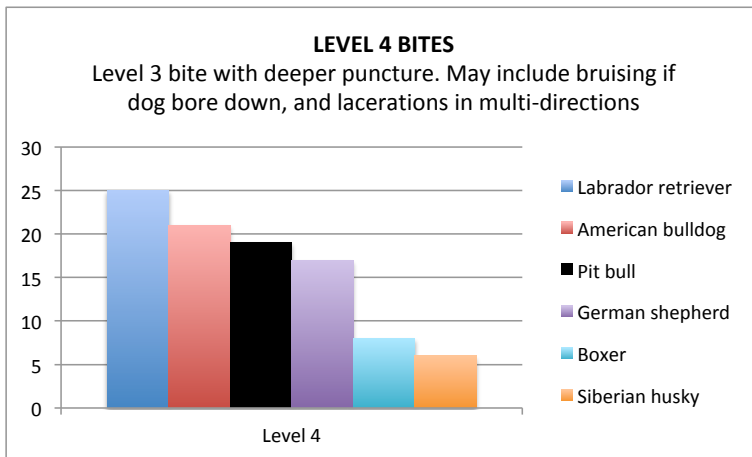

Chart shows Top Biting Breeds with 20 or more bites

Chart shows Top Biting Breeds with 6 or more bites

Chart shows Top Biting Breeds with 3 or more bites

LEVEL 3 BITES	TOTAL	%
Labrador retriever	61	21%
German shepherd	41	14%
American bulldog	35	12%
Pit bull	29	10%
Unknown breed	28	10%
Boxer	20	7%
Chihuahua	18	6%
Australian cattle dog	15	5%
Bull terrier	11	4%
Rottweiler	10	3%
Border collie	8	3%
All Top Biting Breeds	291	

List shows Top Biting Breeds with 8 or more bites

LEVEL 4 BITES	TOTAL	%
Labrador retriever	25	20%
American bulldog	21	17%
Pit bull	19	15%
German shepherd	17	13%
Boxer	8	6%
Siberian husky	6	5%
Australian cattle dog	5	4%
Golden retriever	4	3%
Unknown breed	4	3%
Border collie	3	2%
Chow chow	3	2%
Rottweiler	3	2%
All Top Biting Breeds	126	

List shows Top Biting Breeds with 3 or more bites

LEVEL 5 BITES	TOTAL	%
American bulldog	8	19%
Boxer	5	12%
Pit bull	5	12%
German shepherd	3	7%
Rottweiler	3	7%
Unknown breed	3	7%
Australian cattle dog	2	5%
Bullmastiff	2	5%
Labrador retriever	2	5%
All Top Biting Breeds	42	