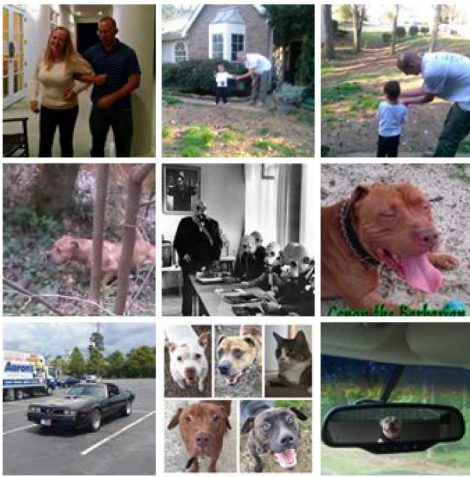

Devin Bannon

Timeline

About

Friends

Photos

More ▾

Sponsored

Get the Moto Z Droid.
www.verizonwireless.com
 Buy the new Droid. Get \$300 when you trade in your old phone. Only on Verizon.

Donations made easy on paypal.com
 Donate through PayPal and 100% of your donation will go to the charity you choose.

DO YOU KNOW DEVIN?

To see what he shares with friends, send him a friend request.

 Intro

-  Lives in Statesboro, Georgia
-  In a relationship with Michelle Wilcox
-  From St. Marys, Georgia

 Photos

Kellie Deen shared a photo to Devin Bannon's Timeline.

10 mins · 

Savannah River Farms

8 hrs · 

It is with the deepest sadness imagined that we tell you of the tragic loss of our young, sweet, irreplaceable meat inspector, Ms. Michelle Wilcox. Michelle was a professional inspector in every sense of the words and we considered her part of our farm family. She never met a stranger here at our farm and her eyes always sparkled. She had a beautiful smile on her face every morning that we started the day with her. Many of you knew her boyfriend, Devin from the farmers markets and restaurants that we serve. Please keep her parents and all of us in your prayers. Michelle will be forever missed by us all.