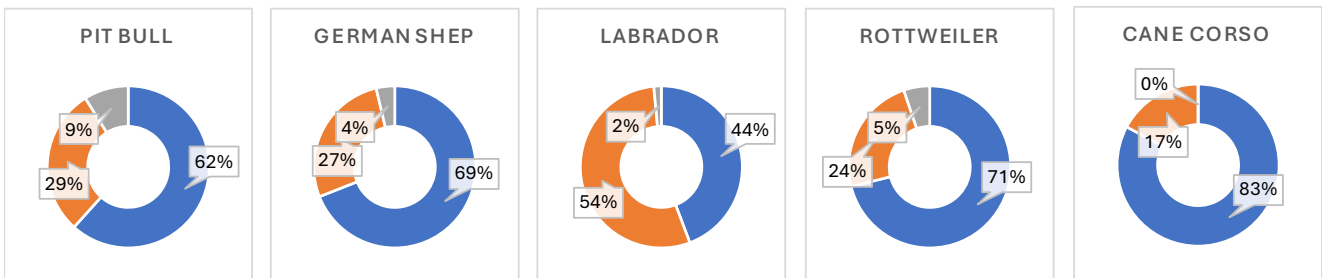

Top 6 Bite Investigation Breeds & Sexual Reproductive Status

Louisville Metro Animal Services (LMAS), Kentucky
 01/01/2020 to 01/13/2024

We examined dog bite investigations when breed was known. Bite investigations require a sequence of responses by animal control officers to complete. Within the 3258 sequences examined (rows of data), there were 1317 unique bite investigations.

Sexual Reproductive Status | Unaltered | Neuter/Spay | Unknown

†"Breed Group" indicates the primary breed plus their mix when a secondary breed (or mix) is designated in the animal control activity log. Also, included in the "Pit bull" breed group is: American pit bull terrier, American Staffordshire terrier and Staffordshire bull terrier.