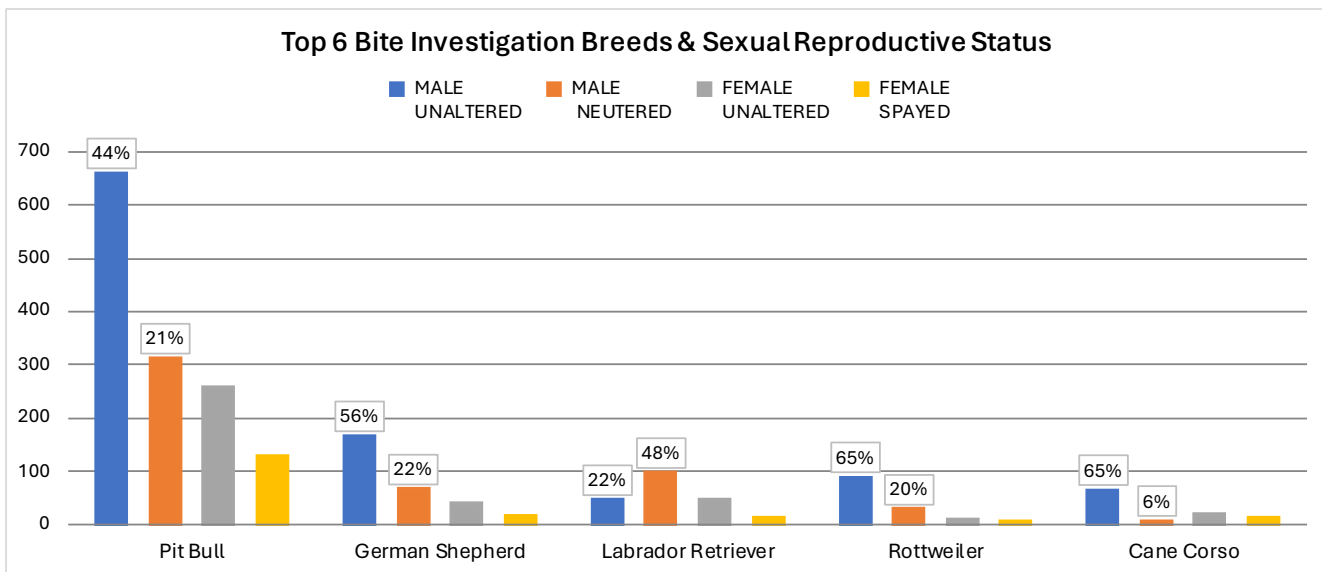

Top 6 Bite Investigation Breeds & Sexual Reproductive Status

Louisville Metro Animal Services (LMAS), Kentucky
 01/01/2020 to 01/13/2024

We examined dog bite investigations when breed was known. Bite investigations require a sequence of responses by animal control officers to complete. Within the 3258 sequences examined (rows of data), there were 1317 unique bite investigations.

| BREED GROUP† | MALE UNALTERED | MALE NEUTERED | FEMALE UNALTERED | FEMALE SPAYED | UNKNOWN | TOTAL | % BITE INVESTIGATION |
|--------------------------|----------------|---------------|------------------|---------------|------------|---------------|----------------------|
| Pit Bull | 659 | 311 | 258 | 127 | 132 | 1487 | 46% |
| German Shepherd | 165 | 65 | 40 | 16 | 11 | 297 | 9% |
| Labrador Retriever | 45 | 96 | 44 | 13 | 3 | 201 | 6% |
| Rottweiler | 88 | 27 | 8 | 5 | 7 | 135 | 4% |
| Cane Corso | 64 | 6 | 18 | 11 | 0 | 99 | 3% |
| Chihuahua | 56 | 15 | 5 | 7 | 0 | 83 | 3% |
| All Others Combined (68) | 359 | 370 | 115 | 94 | 18 | 956 | 29% |
| TOTAL | 1436 | 890 | 488 | 273 | 171 | 3258 ‡ | 100% |
| | 44% | 27% | 15% | 8% | 5% | | |

Sexual Reproductive Status | Unaltered | Neuter/Spay | Unknown

†"Breed Group" indicates the primary breed plus their mix when a secondary breed (or mix) is designated in the animal control activity log. Also, included in the "Pit bull" breed group is: American pit bull terrier, American Staffordshire terrier and Staffordshire bull terrier.