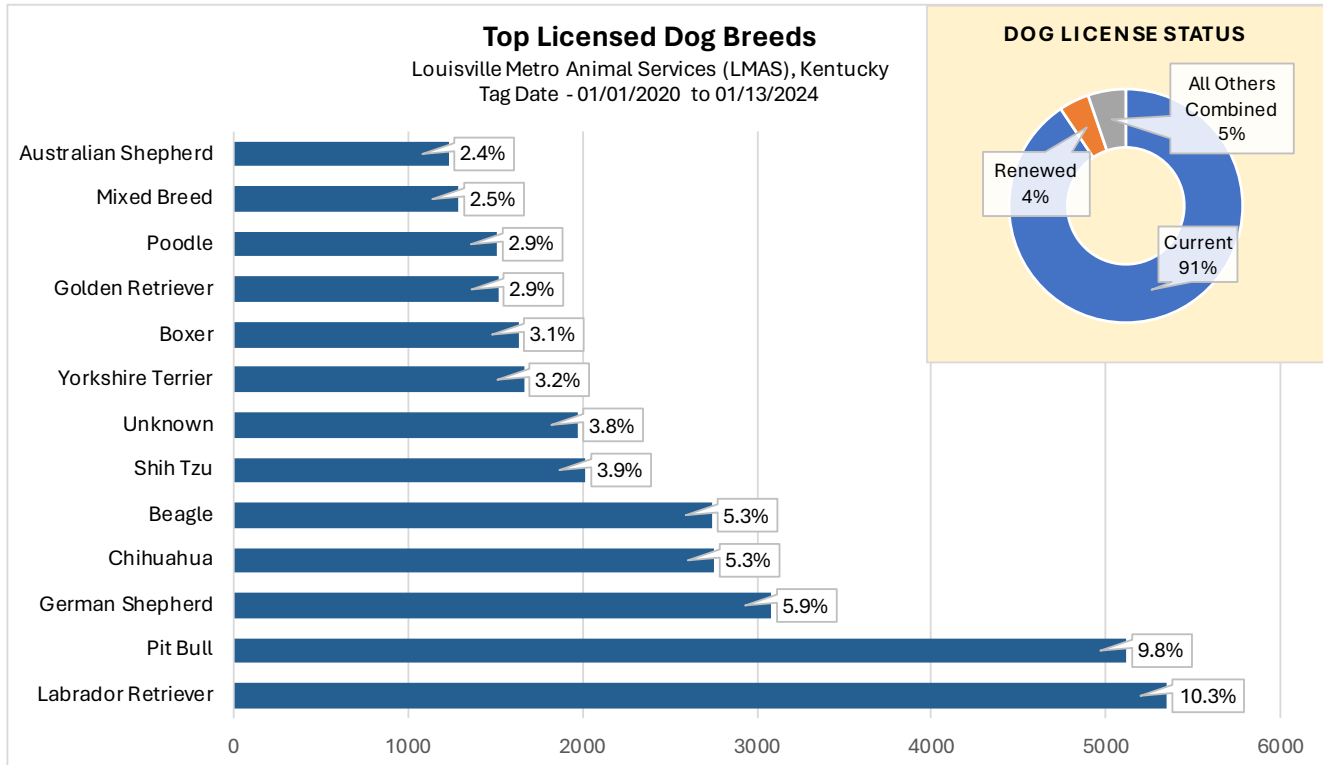

Top Licensed Dog Breeds & License Status

Louisville Metro Animal Services (LMAS), Kentucky
Tag Date - 01/01/2020 to 01/13/2024

After sorting the dog licensing and rabies tag data by animal ID and license status, duplicate animal IDs were extracted so that no dogs were counted more than once. This sorting method also favored the "Current" status.

BREED GROUP†	LICENSED	TOTAL % LICENSED
Labrador Retriever	5346	10.3%
Pit Bull	5116	9.8%
German Shepherd	3081	5.9%
Chihuahua	2753	5.3%
Beagle	2741	5.3%
Shih Tzu	2017	3.9%
Unknown	1971	3.8%
Yorkshire Terrier	1662	3.2%
Boxer	1631	3.1%
Golden Retriever	1514	2.9%
Poodle	1510	2.9%
Mixed Breed	1289	2.5%
Australian Shepherd	1232	2.4%
All Others Combined (188)	20201	39%
TOTAL‡	52064	

LICENSE STATUS	COUNT	TOTAL % COUNT
Current	47164	91%
Renewed	2173	4%
Dead	1835	4%
Temporary	427	1%
Not Owner	73	0%
Moved	199	0%
Gave Away	134	0%
Duplicate	23	0%
Expired	9	0%
Not My Pet	12	0%
No Reason	5	0%
Replaced	2	0%
Turn In	1	0%
All Others Combined (3)	7	0%
	52064	

†"Breed Group" indicates the primary breed plus their mix when a secondary breed (or mix) is designated in the dog licensing data. Also, included in the "Pit bull" breed group is: American pit bull terrier, American Staffordshire terrier and Staffordshire bull terrier.