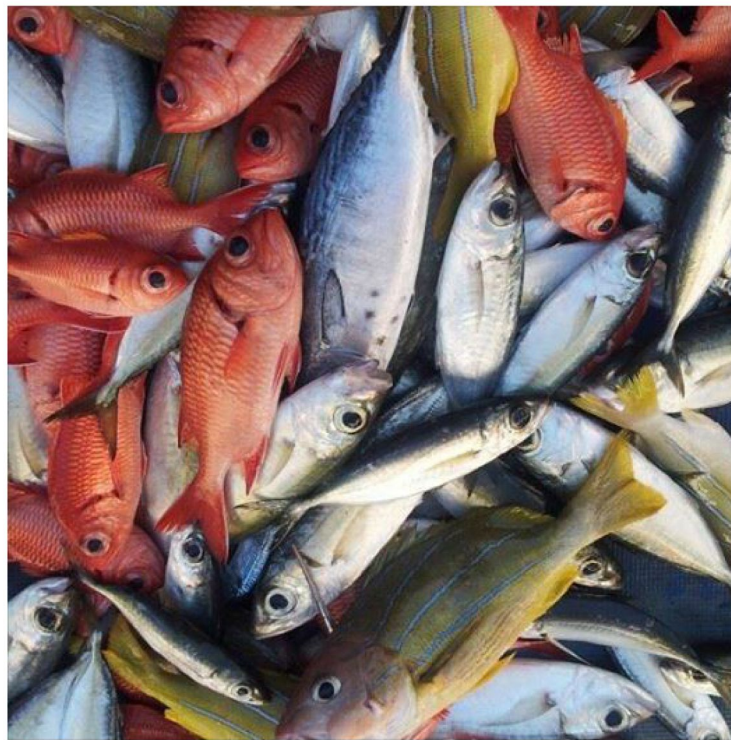

Intro

- Went to Moanalua High School
- Lives in Honolulu, Hawaii
- Married to Candace Souza

Photos

Friends · 371

Mike Souza updated his profile picture.
January 25, 2015 ·

Share

36

- Was this past weekend?
January 25, 2015 at 7:17pm
- Awesome catch mike!
January 25, 2015 at 7:25pm
- What time can I pick up my fish
January 25, 2015 at 7:50pm