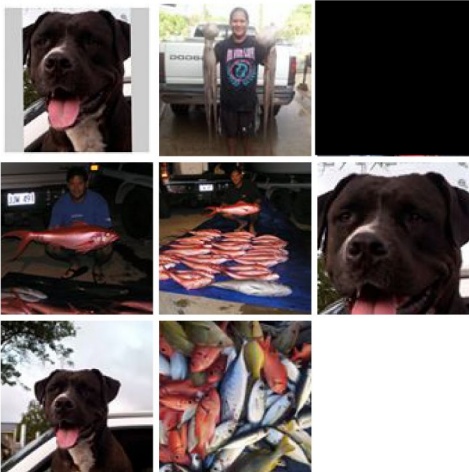

Mike Souza

Message

Timeline About Friends Photos More

Sponsored

Lay's
From dish to chip! We've travelled the world to bring global flavors to a store near you...

DO YOU KNOW MIKE?

If you know Mike, send him a message.

Intro

- Went to Moanalua High School
- Lives in Honolulu, Hawaii
- Married to Candace Souza

Photos

Friends · 371

Mike Souza updated his profile picture.
January 25, 2015 ·

Share

36

- Was this past weekend?
January 25, 2015 at 7:17pm
- Awesome catch mike!
January 25, 2015 at 7:25pm
- What time can I pick up my fish
January 25, 2015 at 7:50pm