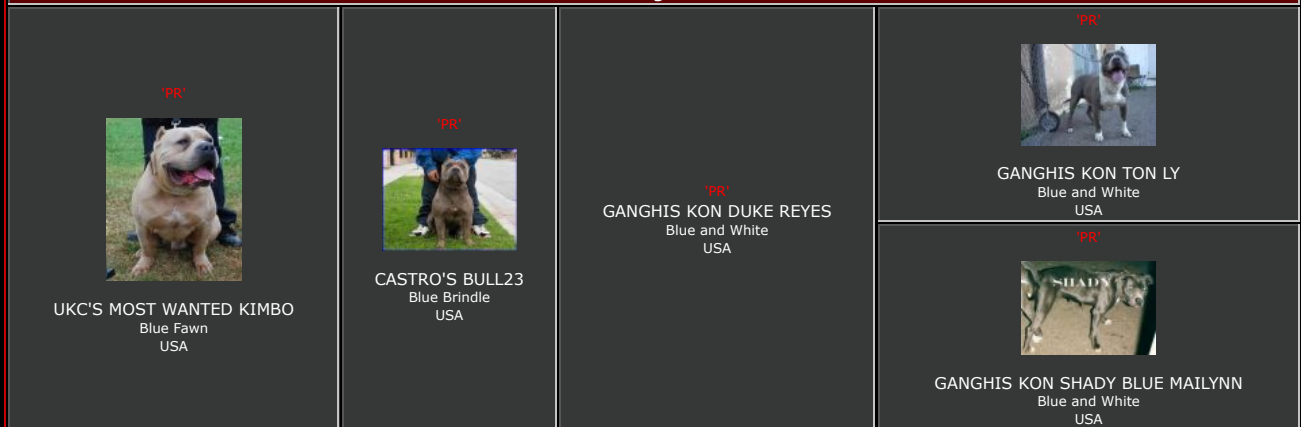

UKC'S MOST WANTED KIMBO

Posted by: Jeff Carr

Originally Posted By: Guerrero

Last Modified By: dbadmin

Registered Name: UKC'S MOST WANTED KIMBO
Bred By: Jose Castro
Owner: Jose Castro
Kennel:
Sire: CASTRO'S BULL23
Dam: CASTRO'S DIVA
Call Name:
Sex: male
Date of Birth:
Date of Death:
Land of Birth: USA
Land of Standing: USA
Height: 58.42 cm (23 inch)
Weight: 58.97 kg (130.01 pound)
Colour: Blue Fawn
Distinguishing Features: BLUE MASK
Titles: 'PR'
Known Offspring: BIG FACE BULLIES' JELLY
 BTM'S HIDDEN TREASURE
 CANNIBAL MODELO OF IRON THRONE
 DONTOCAN BULLYZ' ASTRID
 DONTOCAN BULLYZ' HASSIM
 HBK'S GOLD DUST
 HBK'S HIGH STAKES ALL IN OF R2R
 HTK'S MIDNIGHT RUN TO DALLAS
 LITUS GABRIEL

Registration#: UKC A289,951
Breed: American Pit Bull Terrier

Siblings:
 UKC'S MOST WANTED DEEBO (D-BO)
 UKC'S MOST WANTED PEACHES
 UKC'S MOST WANTED RUBIX
 UKC'S MOST WANTED TITAN
 UKC'S MOST WANTED TROUBLES

Generations in pedigree

Printable version of pedigree
(with / without images)

HTML code for this pedigree
(e.g. to embed on your private website)

Share This Pedigree! |

Pedigree

<p>'PR'</p>  <p>GANGHIS KON SHANTAY Blue and White USA</p>	<p>'PR'</p>  <p>GANGHIS KON TON LY Blue and White USA</p>
<p>'PR'</p>  <p>GANGHIS KON DUKE REYES Blue and White USA</p>	<p>'PR'</p>  <p>GANGHIS KON HAYZEL BLUE ASIA Blue and White USA</p>
<p>'PR'</p>  <p>CASTRO'S DIVA Blue brindle and White USA</p>	<p>'PR'</p>  <p>GANGHIS KON SHANTAY Blue and White USA</p>
	<p>'PR'</p>  <p>GANGHIS KON TON LY Blue and White USA</p>
	<p>'PR'</p>  <p>GANGHIS KON SHADY BLUE MAILYNN Blue and White USA</p>
	<p>'PR'</p>  <p>GANGHIS KON TON LY Blue and White USA</p>
	<p>'PR'</p>  <p>GANGHIS KON HAYZEL BLUE ASIA Blue and White USA</p>