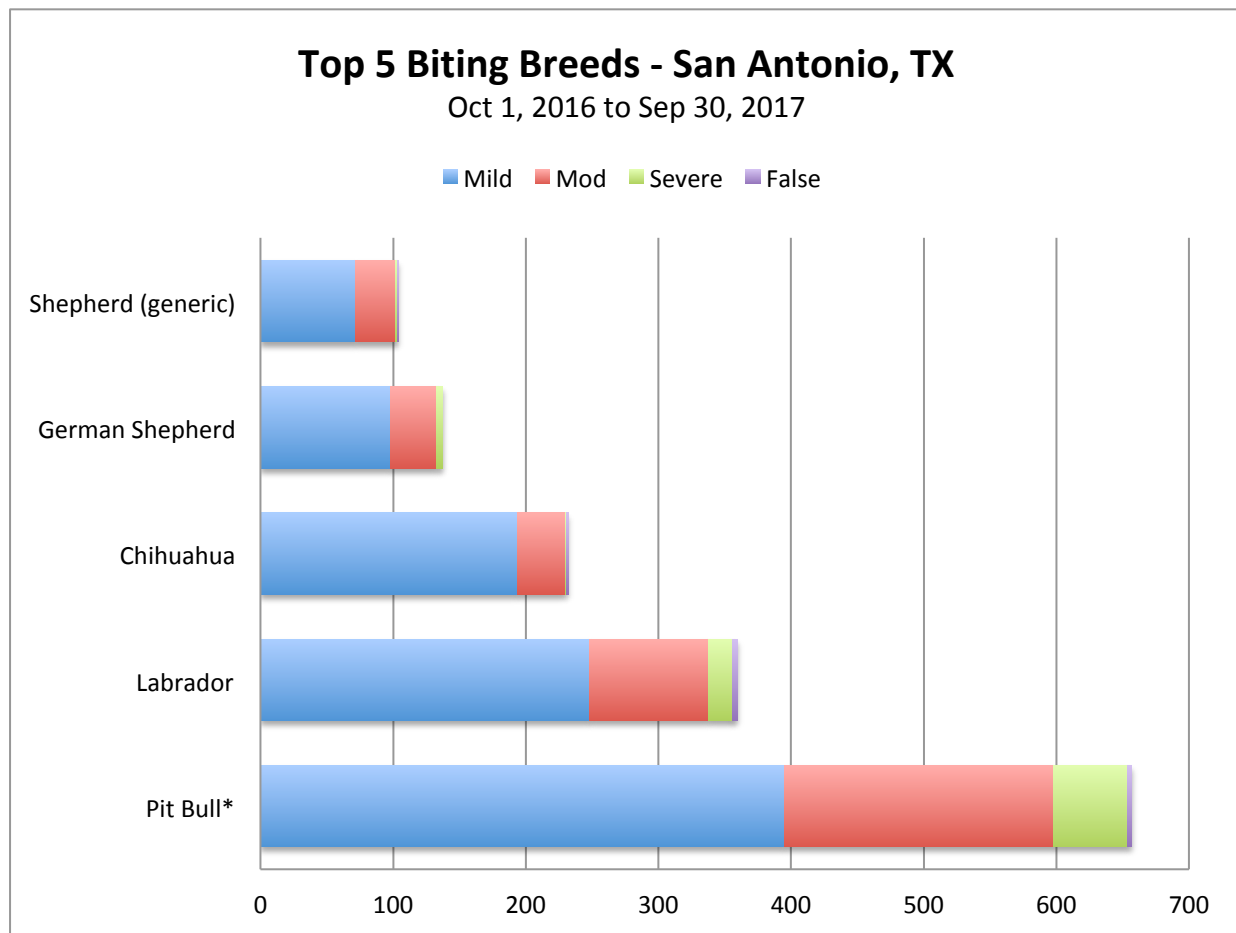

San Antonio Dog Bites by Breed

Oct 1, 2016 to Sep 30, 2017

Dog Breed	Total	Mild	Mod	Severe	False	% Total Dog Bites	% Total of Severe Bites
Pit Bull*	657	395	203	56	3	26%	47%
Labrador	360	248	90	18	4	14%	15%
Chihuahua	232	194	36	1	1	9%	1%
German Shepherd	137	98	35	4	0	5%	3%
Shepherd (generic)	104	72	30	1	1	4%	1%
Other Breeds Combined	1009	707	262	40	0	40%	33%
Total	2499	1714	656	120	9	100%	100%

*Pit bull includes: AM PIT BULL TER, AMERICAN STAFF, PIT BULL, STAFFORDSHIRE

[View Tableau Dataset](#) By Joe Conger of Fox 29 San Antonio News